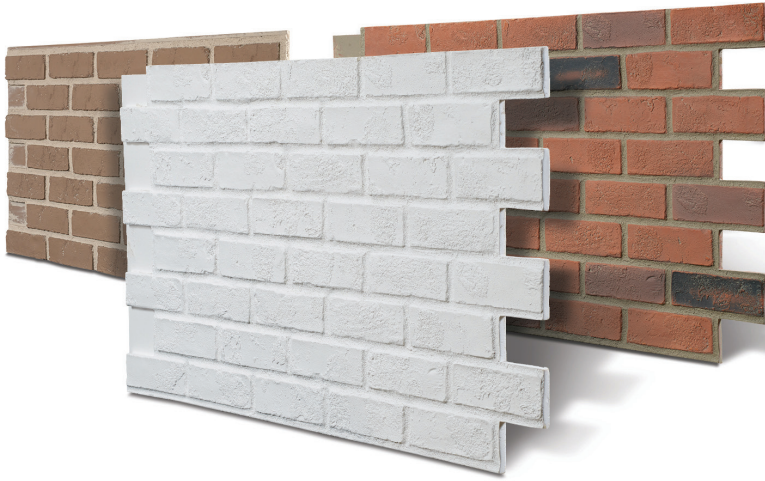

AMAZINGLY REALISTIC FAUX WALL PANELS

Imagine the Possibilities

STONE 26 STYLES

12 COLOR OPTIONS
Available colors may vary depending on style.

Light Gray

Light Tan

Natural Gray

Rose Frost

CONCRETE 6 STYLES

4 COLOR OPTIONS
Available colors may vary depending on style.

Gray

Beach Sand

White

Primed

TO ORDER FREE SAMPLES, VISIT [TEXTUREPLUS.COM/SAMPLES](https://www.textureplus.com/samples)

Choose from over 850 different options.

Evoke the look and feel of real brick, stone, wood and more at a fraction of the cost of traditional building materials. With our wide range of styles, as well as our color-matching capabilities, the possibilities are practically endless.

Our faux planks flawlessly evokes the character of weathered and aged wood while offering the same strength and durability of our faux panels.

PLANKS 4 STYLES

5 COLOR OPTIONS

Available colors may vary depending on style.