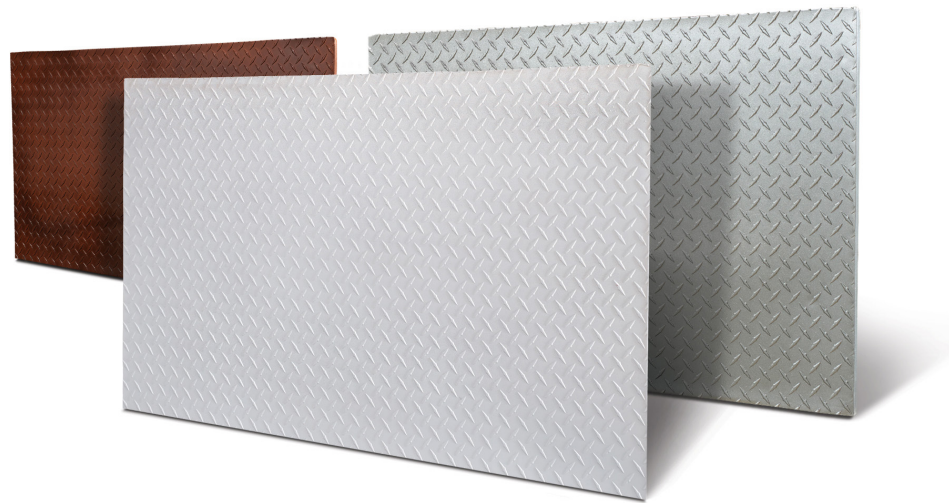

Our faux planks flawlessly evokes the character of weathered and aged wood while offering the same strength and durability of our faux panels.

PLANKS 4 STYLES

5 COLOR OPTIONS

Available colors may vary depending on style.

BAMBOO

3 STYLES

4 COLOR OPTIONS

Available colors may vary depending on style.

Bronzed

Weathered

Young

Primed

METAL

1 STYLE

3 COLOR OPTIONS

Available colors may vary depending on style.

Rust

Silver

Primed

PRICING*

PANELS

Qty. 1 - 24 \$99.95 each
Qty. 25 - 149 \$95.95 each

ARCHITECTURAL CORNERS

Qty. 1 - 24 \$102.95 each
Qty. 25 - 149 \$95.95 each

COLUMNS

Qty. 1 - 24 \$119.95 each
Qty. 25+ \$115.95 each

Ledgestone Select Corners \$75.95 each
Corners \$52.95 each
Ledgers/Molding \$45.95 each