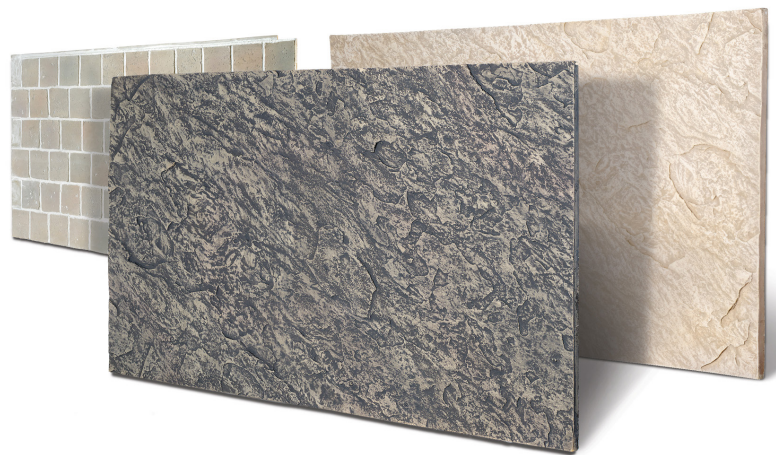

AMAZINGLY REALISTIC FAUX WALL PANELS

Imagine the Possibilities

STONE 26 STYLES

12 COLOR OPTIONS
Available colors may vary depending on style.

Light Gray

Light Tan

Natural Gray

Rose Frost

Silver Gray

Gray Frost

Whitewash

SLATE/TILE 3 STYLES

8 COLOR OPTIONS
Available colors may vary depending on style.

Ivory

Light Tan

Natural Gray

WOOD 7 STYLES

10 COLOR OPTIONS

Available colors may vary depending on style.

Brown

Cedar

Light Gray

Gray

Weathered

Our faux planks flawlessly evokes the character of weathered and aged wood while offering the same strength and durability of our faux panels.

PLANKS 4 STYLES

5 COLOR OPTIONS

Available colors may vary depending on style.